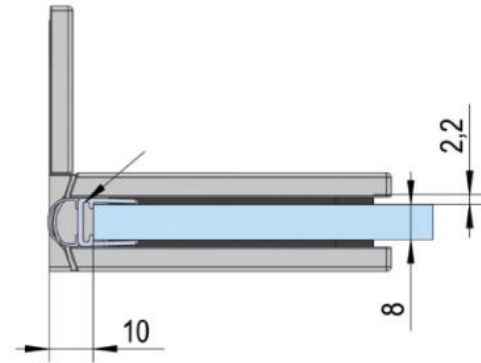

39.00000.01

Shower door hinge Juna with oblong hole plate

Material: brass
Finish: chrome polished
Mounting: glass/wall 90°
Glass thickness: 6 / 8 / 10 mm
Sales unit (SU): St
Unit package: 2.00
Shape: square
Carrying capacity: 50 kg/pair

opening on both sides, hidden screw connection, max. door size with glasses 6 & 8 mm 1000 x 2250 mm, with glass 10 mm 855 x 2250 mm, zero position continuously adjustable, self-closing from 20°

D

D

E

E